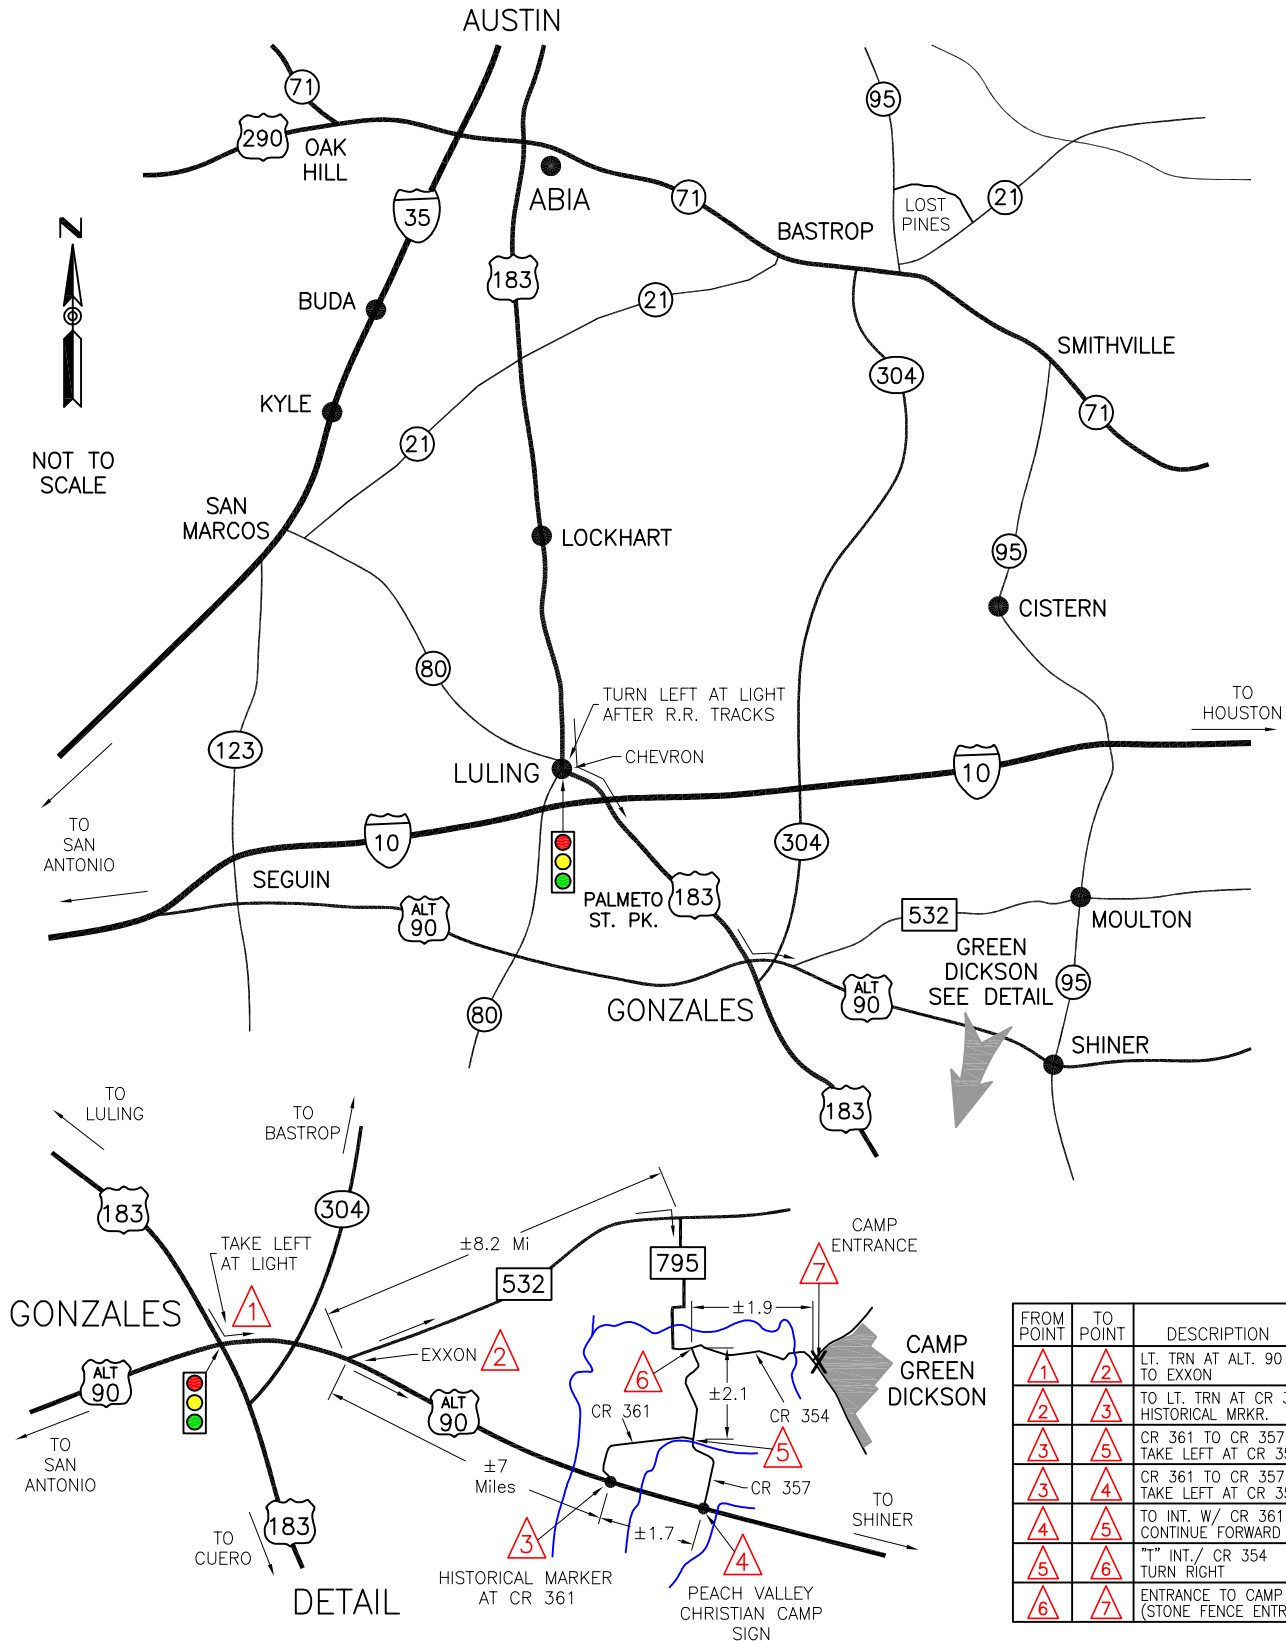

MAP TO CAMP GREEN DICKSON

Capitol Area Council
Boy Scouts of America
www.bsacac.org